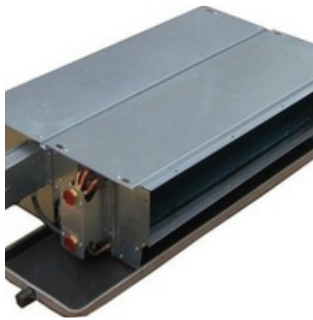

Nexus SN07M

RWC SharkBite 7111

Heat recovery units

In line & Surface fans

Plate, roof & Special fans

Kitchen-smoke-heat fans

Fcu-Air Curtains

Air filters & Air Purifiers, Dehumidifiers