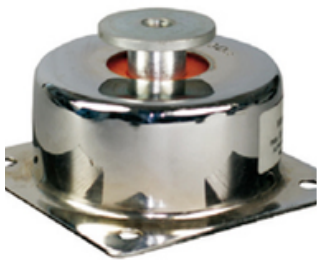

Antivibration Mountings